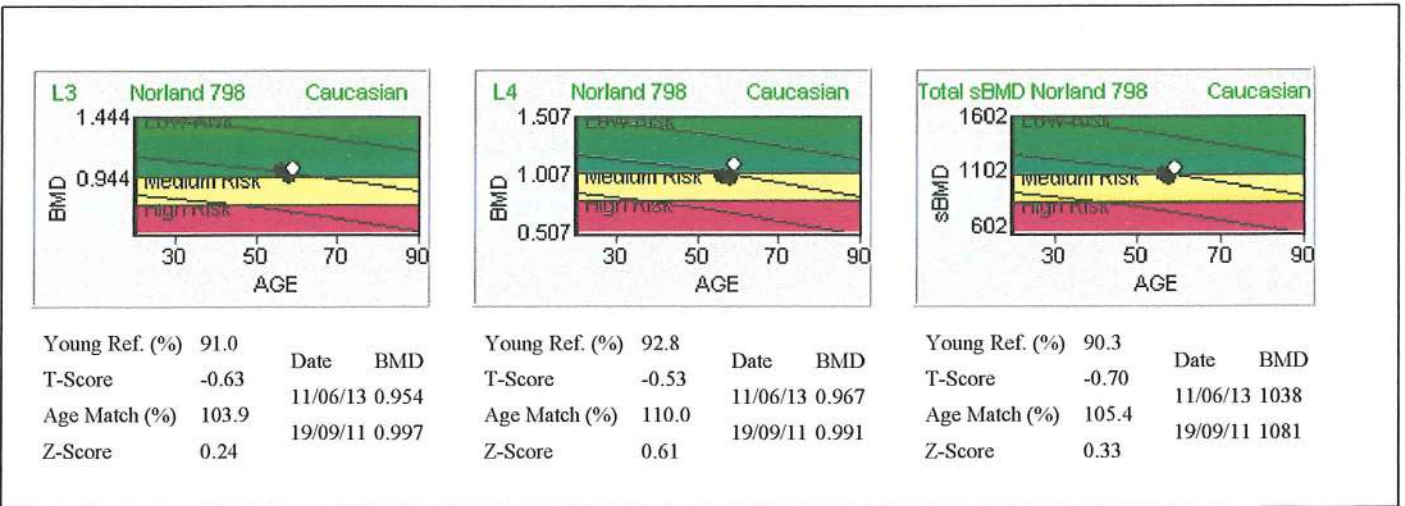

20 Titoki St, Parnell, Auckland, 09 377 8642

Name: COOKE, JULIE
ID: COO0855

Sex: Female
Ethnic: CAUCASIAN
Age: 58 years

Height: 5'3"
Weight: 50

AP Spine on: 30/07/2014 2:07:53 PM

Bone image not for diagnosis.

Manual Cursor Placement HD Point Exclusion

| Region | BMD (g/cm ²) | BMC (g) | Area (cm ²) | Length (cm) | Width (cm) | T-Score | Young Ref. (%) | Z-Score | Age Match (%) | ST Change (%) | ST Change (%/yr) | LT Change (%) | LT Change (%/yr) |
|------------|--------------------------|---------|-------------------------|-------------|------------|---------|----------------|---------|---------------|---------------|------------------|---------------|------------------|
| L2 - L4 | 1.052 | 42.56 | 40.47 | 8.85 | 12.0 | -0.69 | 90.3 | 0.33 | 105.4 | 9.0 | 7.9 | 4.7 | 1.6 |
| L2 | 1.026 | 12.41 | 12.10 | 2.85 | 12.0 | -0.76 | 89.2 | 0.36 | 106.1 | 5.2 | 4.6 | 0.0 | 0.0 |
| L3 | 1.023 | 13.59 | 13.28 | 3.00 | 12.0 | -0.63 | 91.0 | 0.24 | 103.9 | 7.2 | 6.3 | 2.6 | 0.9 |
| L4 | 1.098 | 16.56 | 15.08 | 3.00 | 12.0 | -0.53 | 92.8 | 0.61 | 110.0 | 13.6 | 12.0 | 10.8 | 3.8 |
| Total sBMD | 1132mg/cm ² | 45796mg | 40.47 | 8.85 | 12.0 | -0.70 | 90.3 | 0.33 | 105.4 | 9.0 | 7.9 | 4.7 | 1.6 |

STD CVs for L2-L4 BMD: 1.0 BMC: 1.5 See Guide for other CVs.
1.5 mm X 1.5 mm, 130 mm/s, 12.00 cm, Rev. 4.2.0/2.3.1 Calib. 30/07/14 S/N 1978