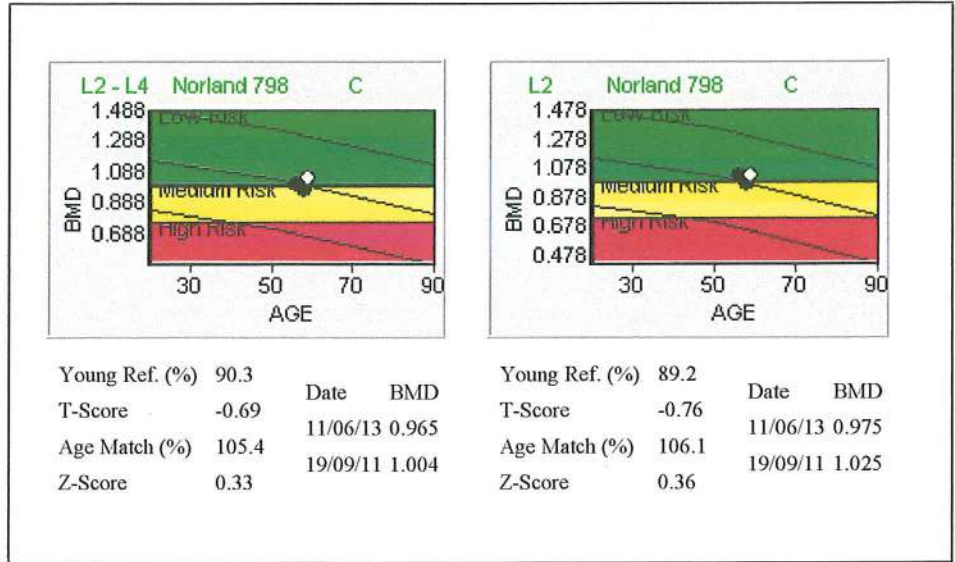

20 Titoki St, Parnell, Auckland, 09 377 8642

Name: COOKE, JULIE
ID: COO0855

Sex: Female
Ethnic: CAUCASIAN
Age: 58 years

Height: 5'3"
Weight: 50

AP Spine on: 30/07/2014 2:07:53 PM

Bone image not for diagnosis.

Manual Cursor Placement HD Point Exclusion

| Region | BMD (g/cm ²) | BMC (g) | Area (cm ²) | Length (cm) | Width (cm) | T-Score | Young Ref. (%) | Z-Score | Age Match (%) | ST Change (%) | ST Change (%/yr) | LT Change (%) | LT Change (%/yr) |
|------------|--------------------------|---------|-------------------------|-------------|------------|---------|----------------|---------|---------------|---------------|------------------|---------------|------------------|
| L2 - L4 | 1.052 | 42.56 | 40.47 | 8.85 | 12.0 | -0.69 | 90.3 | 0.33 | 105.4 | 9.0 | 7.9 | 4.7 | 1.6 |
| L2 | 1.026 | 12.41 | 12.10 | 2.85 | 12.0 | -0.76 | 89.2 | 0.36 | 106.1 | 5.2 | 4.6 | 0.0 | 0.0 |
| L3 | 1.023 | 13.59 | 13.28 | 3.00 | 12.0 | -0.63 | 91.0 | 0.24 | 103.9 | 7.2 | 6.3 | 2.6 | 0.9 |
| L4 | 1.098 | 16.56 | 15.08 | 3.00 | 12.0 | -0.53 | 92.8 | 0.61 | 110.0 | 13.6 | 12.0 | 10.8 | 3.8 |
| Total sBMD | 1132mg/cm ² | 45796mg | 40.47 | 8.85 | 12.0 | -0.70 | 90.3 | 0.33 | 105.4 | 9.0 | 7.9 | 4.7 | 1.6 |

STD CVs for L2-L4 BMD: 1.0 BMC: 1.5 See Guide for other CVs.
1.5 mm X 1.5 mm, 130 mm/s, 12.00 cm, Rev. 4.2.0/2.3.1 Calib. 30/07/14 S/N 1978