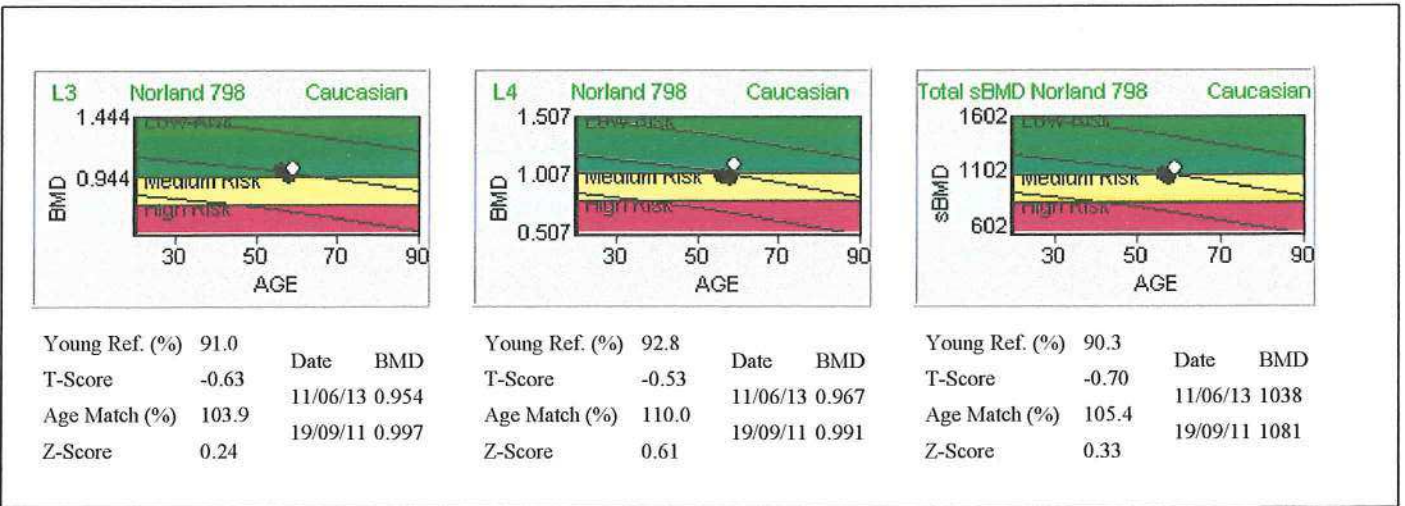

20 Titoki St, Parnell, Auckland, 09 377 8642

Name: COOKE, JULIE
ID: COO0855

Sex: Female
Ethnic: CAUCASIAN
Age: 58 years

Height: 5'3"
Weight: 50

L H

AP Spine on: 30/07/2014 2:07:53 PM

Bone image not for diagnosis.

Manual Cursor Placement HD Point Exclusion

Region	BMD (g/cm²)	BMC (g)	Area (cm²)	Length (cm)	Width (cm)	T-Score	Young Ref. (%)	Z-Score	Age Match (%)	ST Change (%)	ST Change (%/yr)	LT Change (%)	LT Change (%/yr)
L2 - L4	1.052	42.56	40.47	8.85	12.0	-0.69	90.3	0.33	105.4	9.0	7.9	4.7	1.6
L2	1.026	12.41	12.10	2.85	12.0	-0.76	89.2	0.36	106.1	5.2	4.6	0.0	0.0
L3	1.023	13.59	13.28	3.00	12.0	-0.63	91.0	0.24	103.9	7.2	6.3	2.6	0.9
L4	1.098	16.56	15.08	3.00	12.0	-0.53	92.8	0.61	110.0	13.6	12.0	10.8	3.8
Total sBMD	1132mg/cm²	45796mg	40.47	8.85	12.0	-0.70	90.3	0.33	105.4	9.0	7.9	4.7	1.6

STD CVs for L2-L4 BMD: 1.0 BMC: 1.5 See Guide for other CVs.
1.5 mm X 1.5 mm, 130 mm/s, 12.00 cm, Rev. 4.2.0/2.3.1 Calib. 30/07/14 S/N 1978