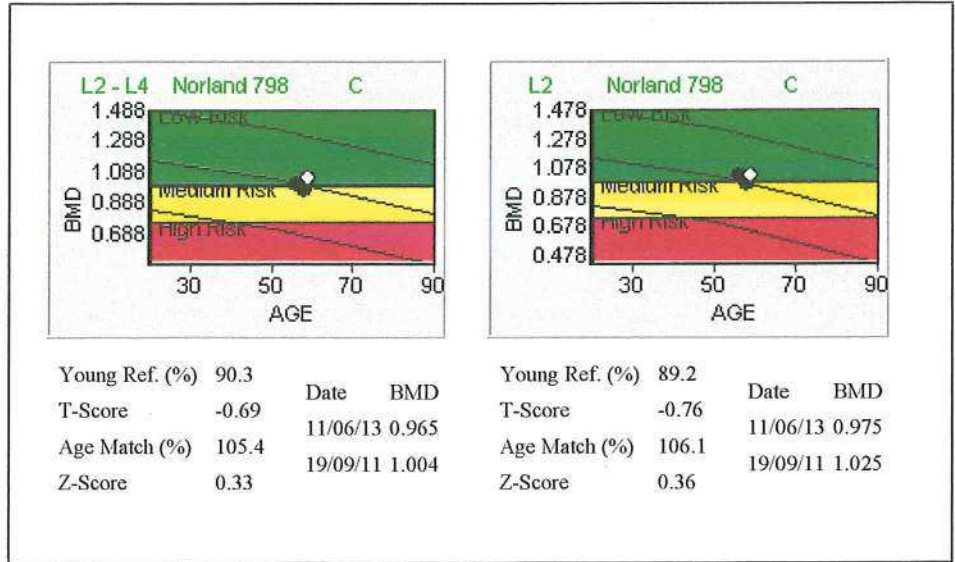

20 Titoki St, Parnell, Auckland, 09 377 8642

Name: COOKE, JULIE
ID: COO0855

Sex: Female
Ethnic: CAUCASIAN
Age: 58 years

Height: 5'3"
Weight: 50

L H

AP Spine on: 30/07/2014 2:07:53 PM

Bone image not for diagnosis.

Manual Cursor Placement HD Point Exclusion

Region	BMD (g/cm²)	BMC (g)	Area (cm²)	Length (cm)	Width (cm)	T-Score	Young Ref. (%)	Z-Score	Age Match (%)	ST Change (%)	ST Change (%/yr)	LT Change (%)	LT Change (%/yr)
L2 - L4	1.052	42.56	40.47	8.85	12.0	-0.69	90.3	0.33	105.4	9.0	7.9	4.7	1.6
L2	1.026	12.41	12.10	2.85	12.0	-0.76	89.2	0.36	106.1	5.2	4.6	0.0	0.0
L3	1.023	13.59	13.28	3.00	12.0	-0.63	91.0	0.24	103.9	7.2	6.3	2.6	0.9
L4	1.098	16.56	15.08	3.00	12.0	-0.53	92.8	0.61	110.0	13.6	12.0	10.8	3.8
Total sBMD	1132mg/cm²	45796mg	40.47	8.85	12.0	-0.70	90.3	0.33	105.4	9.0	7.9	4.7	1.6

STD CVs for L2-L4 BMD: 1.0 BMC: 1.5 See Guide for other CVs.
1.5 mm X 1.5 mm, 130 mm/s, 12.00 cm, Rev. 4.2.0/2.3.1 Calib. 30/07/14 S/N 1978